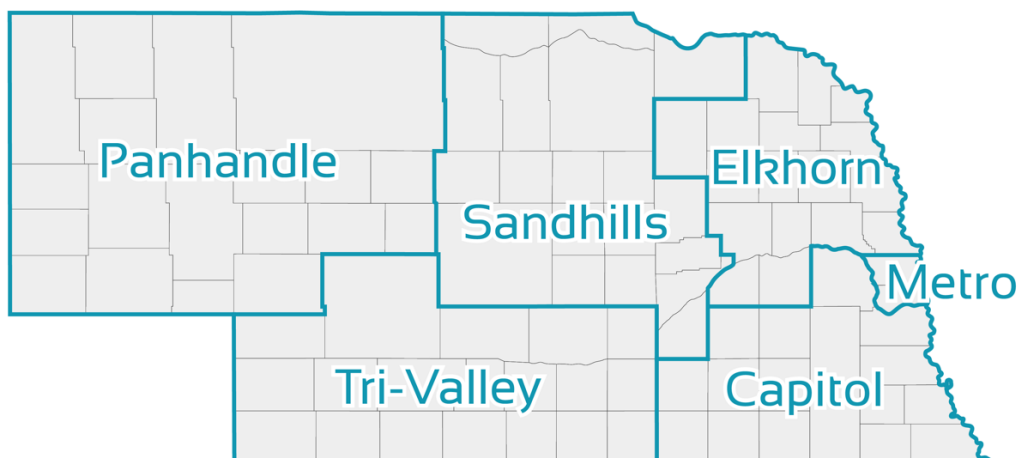

District Boundaries

Updated October 2024

In order to comply with NEA guidelines, Springfield/Platteview Education Association will be included in Capitol District.

Capitol

The Capitol District is located in the southeast corner of Nebraska. It includes the counties of:

- Cass
- Clay
- Fillmore
- Gage
- Jefferson
- Johnson
- Lancaster
- Nemaha
- Nuckolls
- Otoe
- Pawnee
- Richardson
- Saline
- Saunders
- Seward
- Thayer
- York

Elkhorn

The Elkhorn District is located in the northeast corner of Nebraska. It includes the counties of:

- Douglas
- Sarpy

Panhandle

The Panhandle District is located in western Nebraska. It includes the counties of:

- Arthur
- Banner
- Box Butte
- Cherry
- Cheyenne
- Dawes
- Deuel
- Garden
- Keith
- Kimball
- Logan
- McPherson
- Morrill
- Scotts Bluff
- Sheridan
- Sioux
- Thomas

Tri-Valley

The Tri-Valley District is located in the southwest and southcentral portions of Nebraska. It includes the counties of:

- Adams
- Buffalo
- Chase
- Dawson
- Dundy
- Franklin
- Frontier
- Furnas
- Gosper
- Hall
- Harlan
- Hayes
- Hitchcock
- Kearney
- Lincoln
- Perkins
- Phelps
- Red
- Willow
- Webster